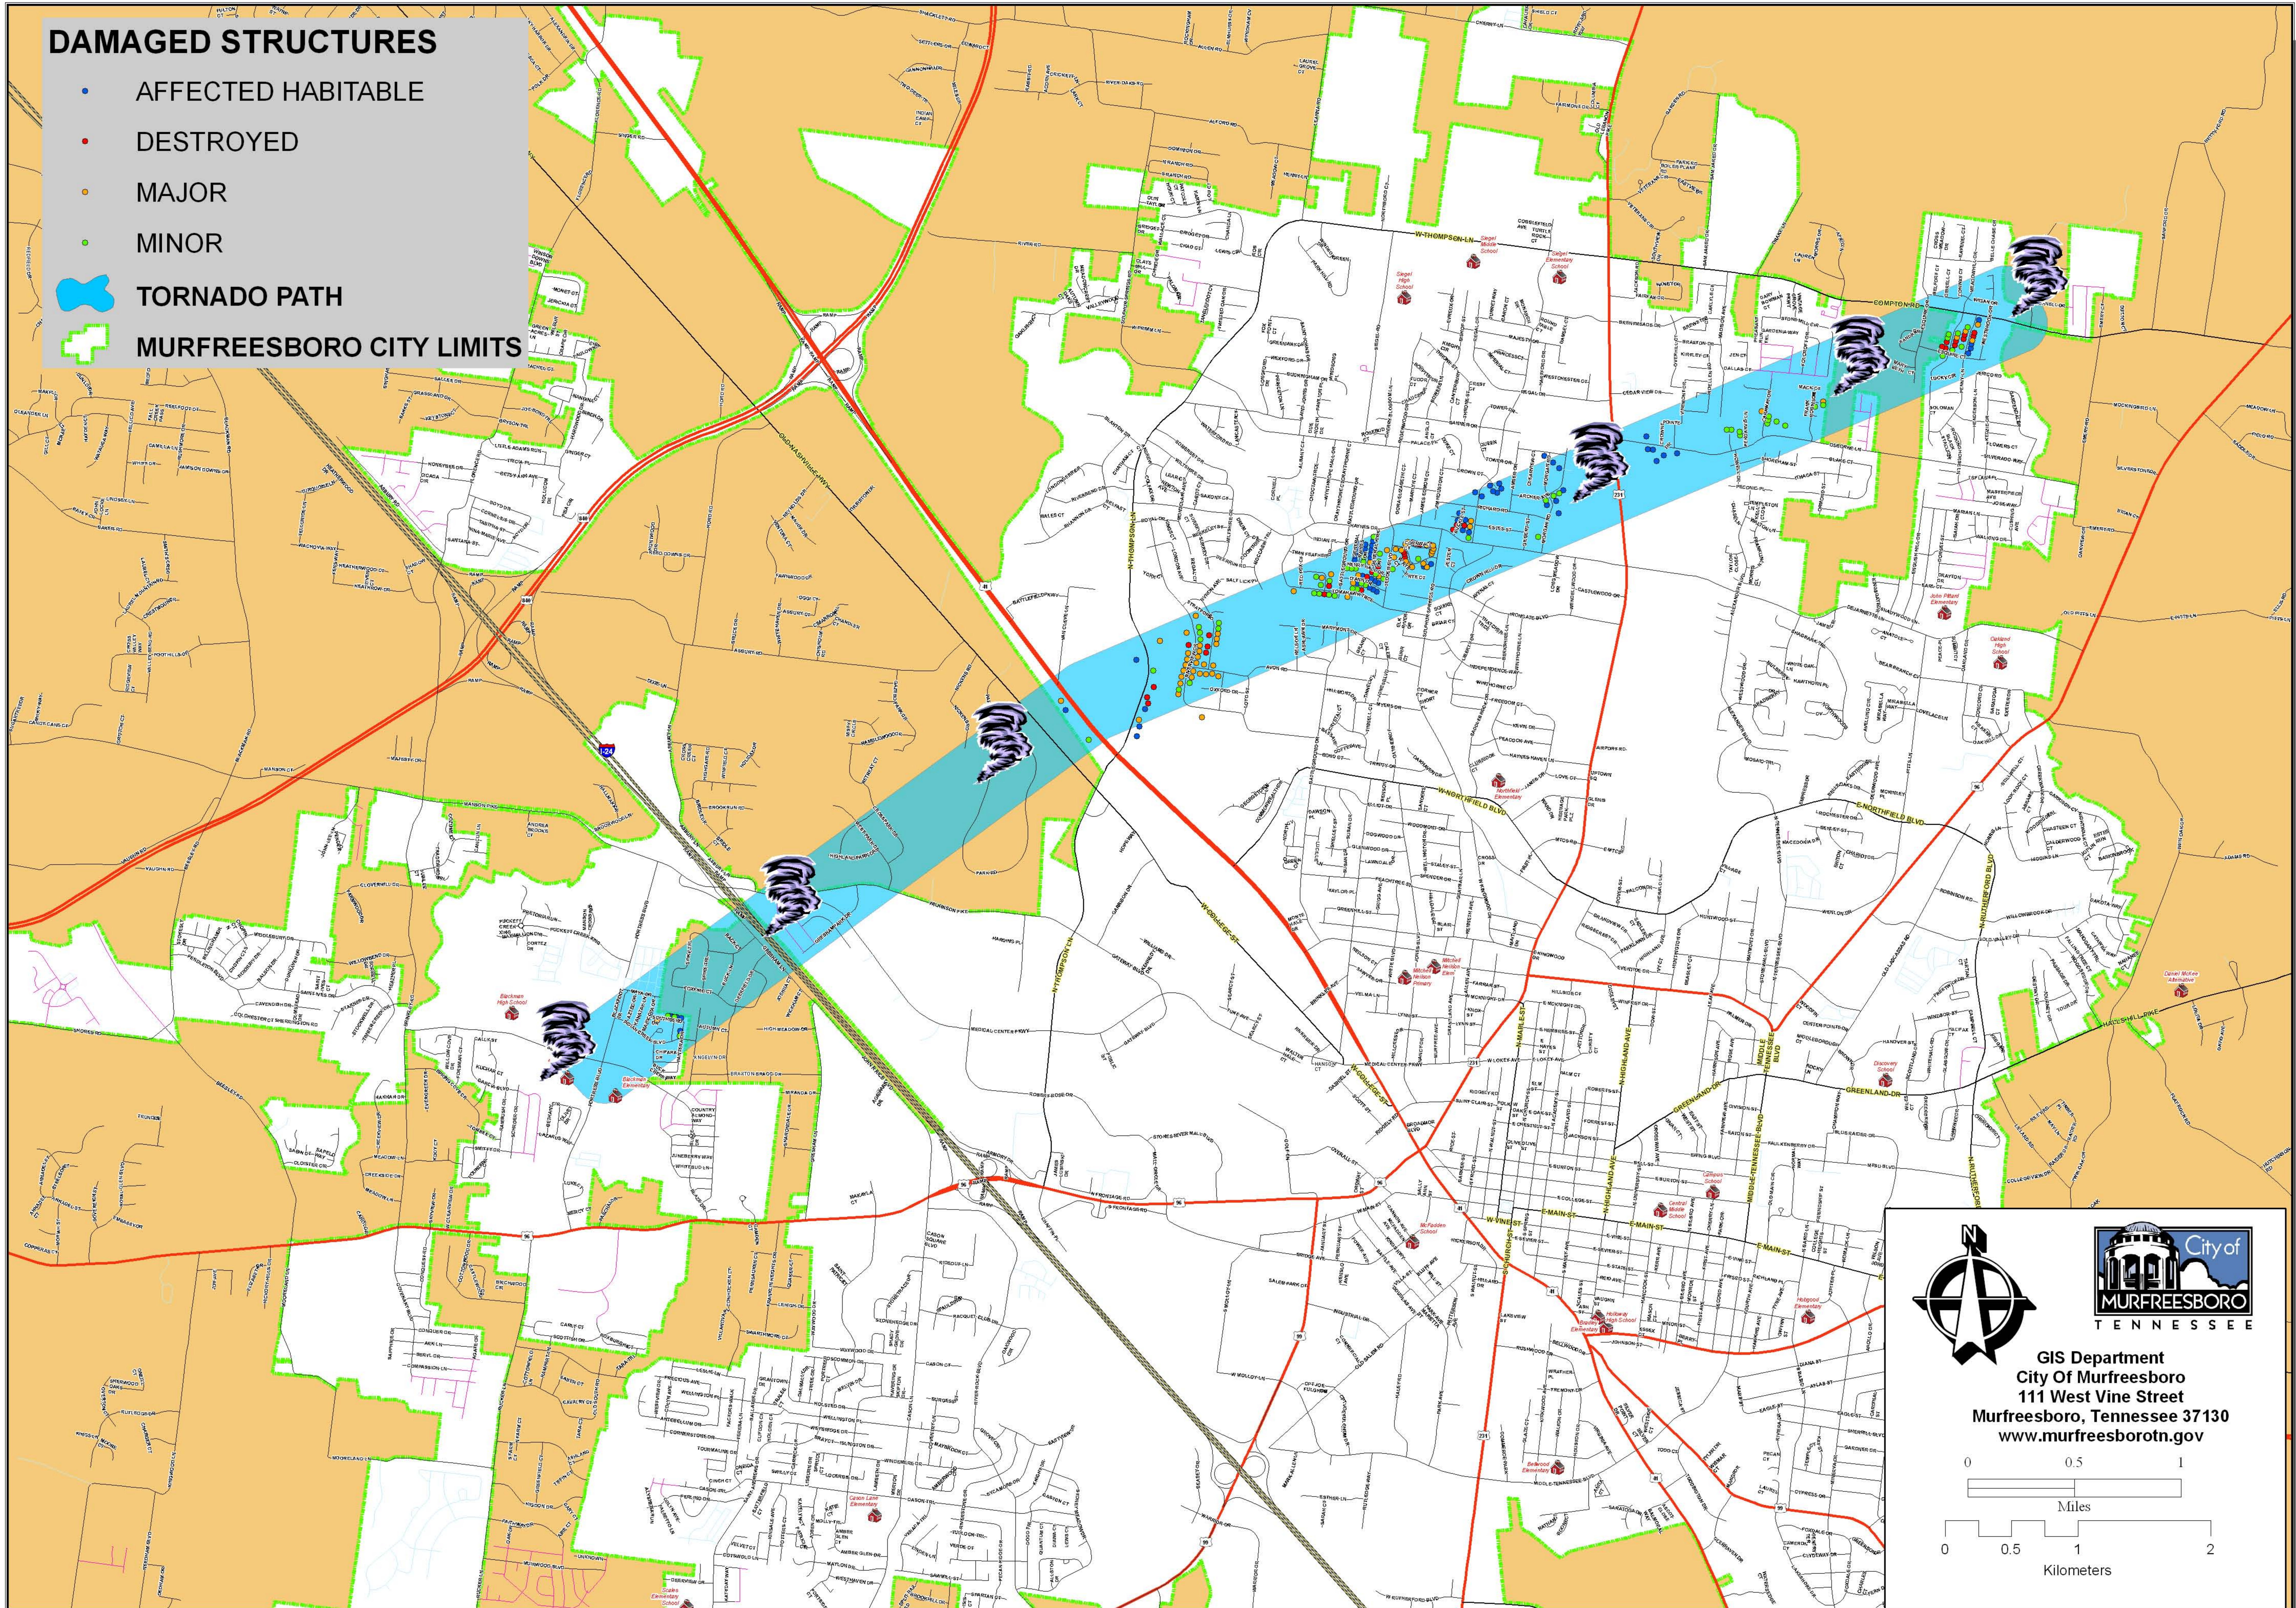

# TORNADO DAMAGE PATH 04/10/2009

## DAMAGED STRUCTURES

- AFFECTED HABITABLE
- DESTROYED
- MAJOR
- MINOR
-  TORNADO PATH
-  MURFREESBORO CITY LIMITS

GIS Department  
 City of Murfreesboro  
 111 West Vine Street  
 Murfreesboro, Tennessee 37130  
[www.murfreesborotn.gov](http://www.murfreesborotn.gov)